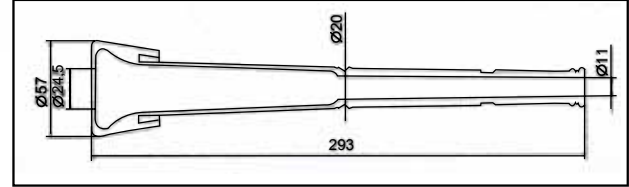

LONG MILKING LINERS / UZUN MEME LASTİKLERİ

M0011 **LONG MILKING LINER (For Machines Having Pistons)**
Uzun Meme Lastiği (Pisonlu)

M0012 **LONG MILKING LINER (For Machines Having Pistons)**
Uzun Meme Lastiği (Pisonlu)

M0012-1

	A	B	C	D	E
M-0012	57	24	293	8	20
M-0012-1	57	24	293	10	20

M0013 **LONG MILKING LINER (For Machines Having Pistons)**
Uzun Meme Lastiği (Pisonlu)

M0013-1

	A	B	C	D	E
M-0013	57	24	293	8	20
M-0013-1	57	24	293	10	20